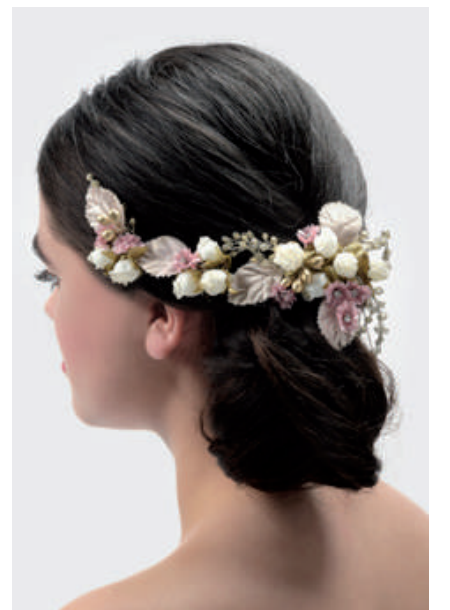

# *Hair Accessories*

Natural Flowers  
Gold  
Rosé  
Silver  
Ivory & Pastel

BB-8599 *Hair Vine Natural Flowers* > Multi Colour

95,00€

BB-8598 *Hair Vine Natural Flowers* > Multi Colour  
105,00€

 **Hair Accessories Natural Flowers**