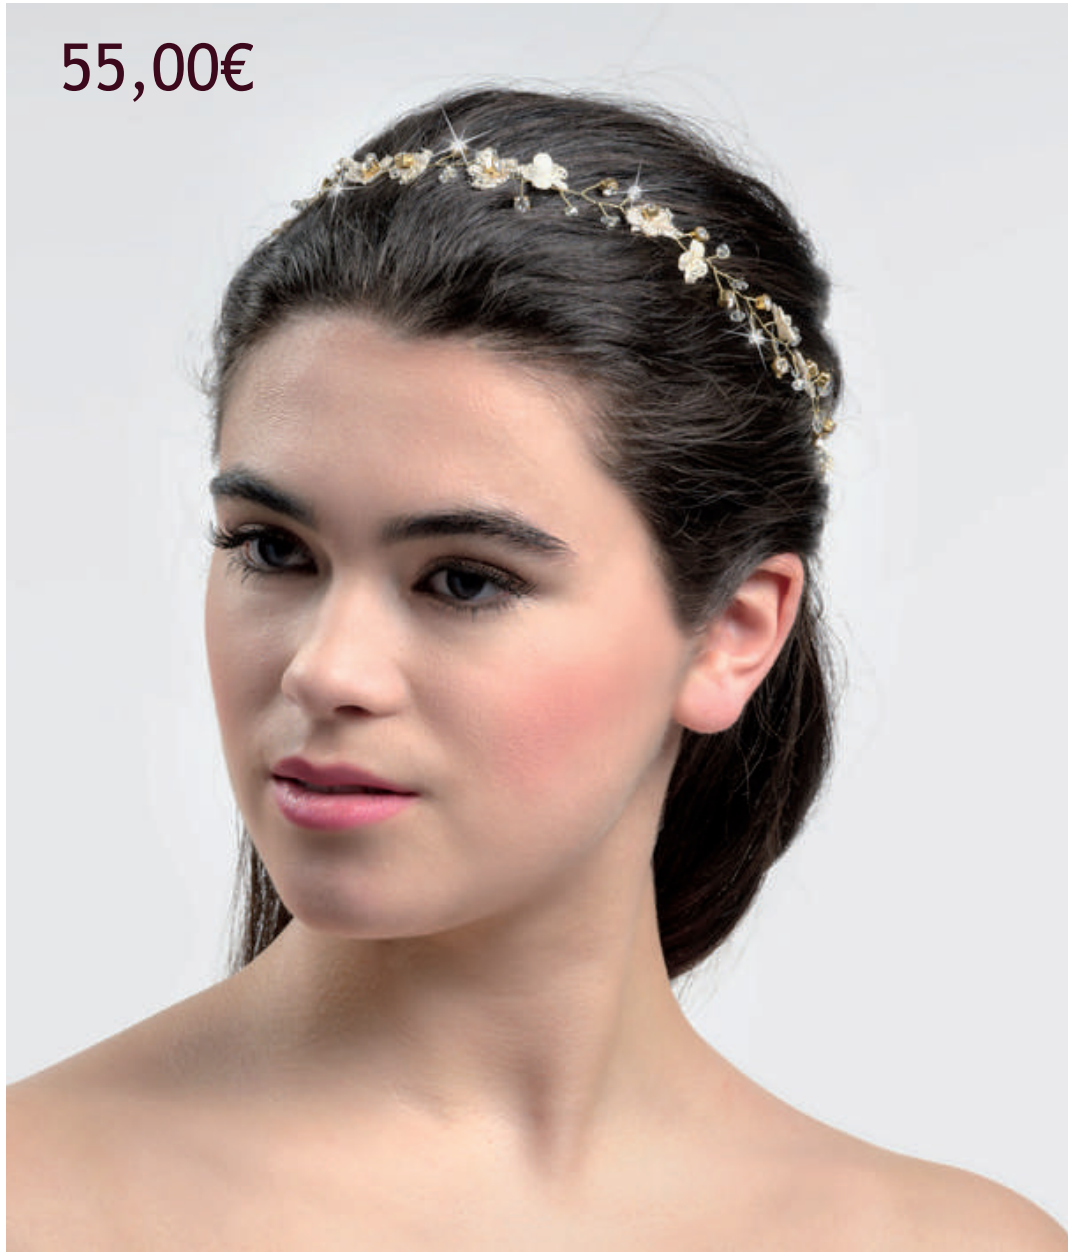

BB-8584 *Hair Jewelry* > Champagne/Gold