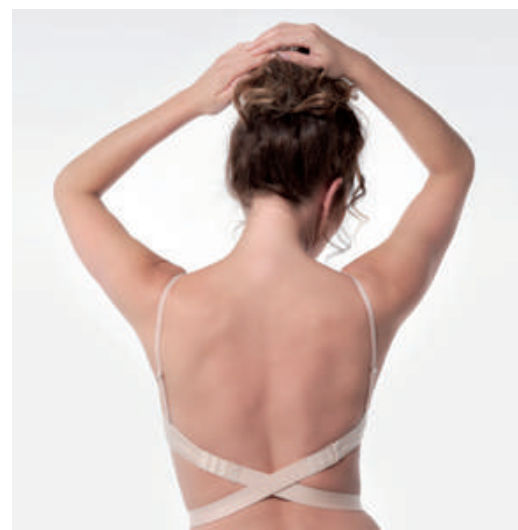

Cas Art

Matching Seamless > [WB-02 String](#) | [WB-03 Slip](#) • Matching Lace > [WB-10 Lace Shorty](#) (matching with WB-09)

S M L | Skin