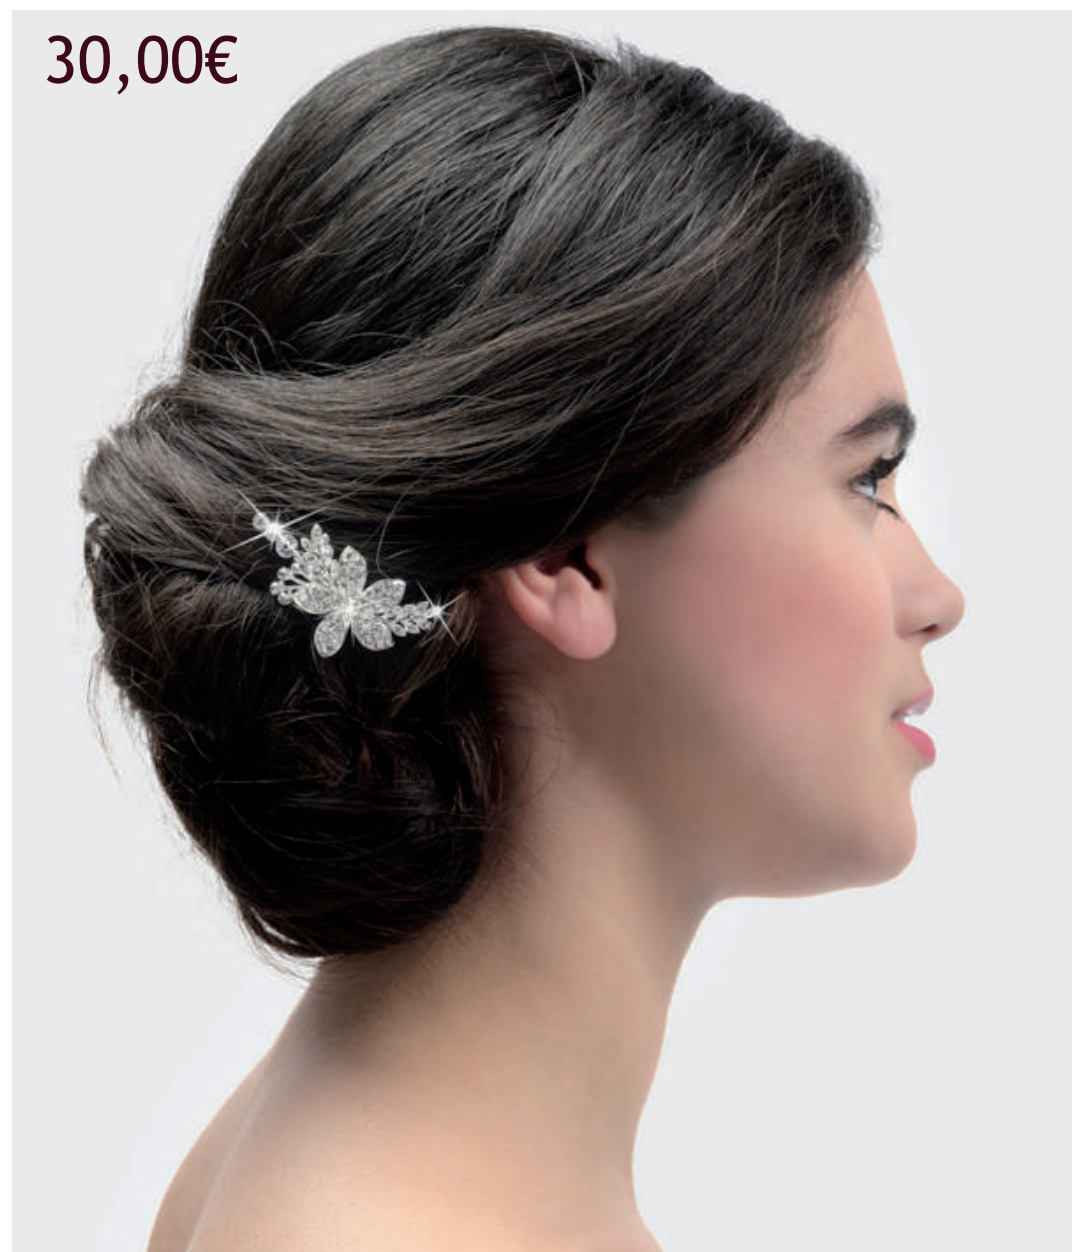

30,00€

BB-1579 Hair Jewelry > Silver* | Rosé