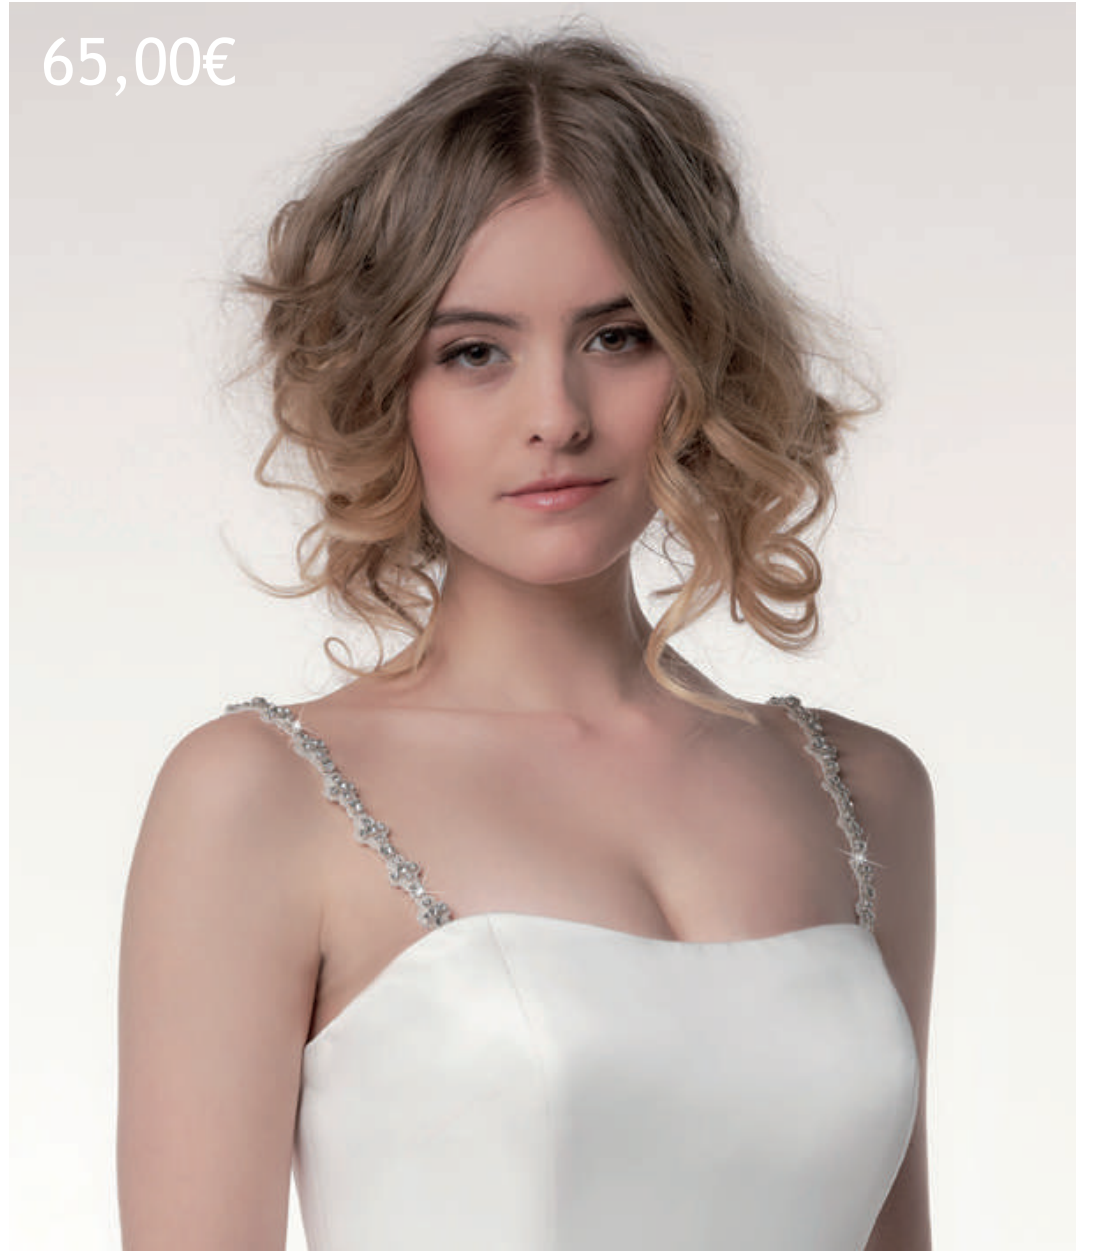

# *Shoulder Straps*

*Cas Art*

NC-3017 *Shoulder Straps* | 2 pcs > Multicolour

NC-3018 *Shoulder Straps* | 2 pcs > Ivory

NC-3018 *Shoulder Straps* | 2 pcs > Silver

NC-3018 *Shoulder Straps* | 2 pcs > Silver