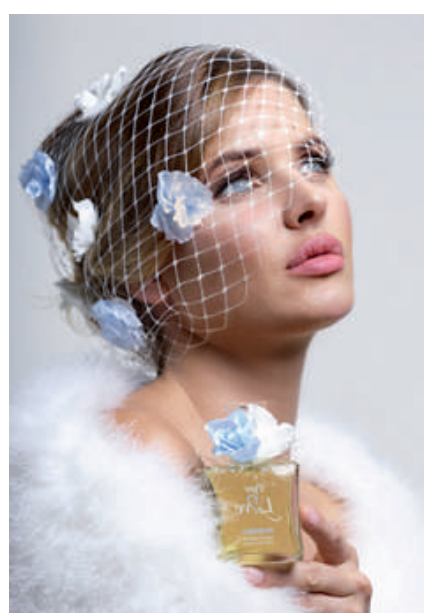

Gifts & Garters

Gifts
Sweethearts
Garters & Ring Pillows
Bridal Dress Covers
Bridal Umbrella's