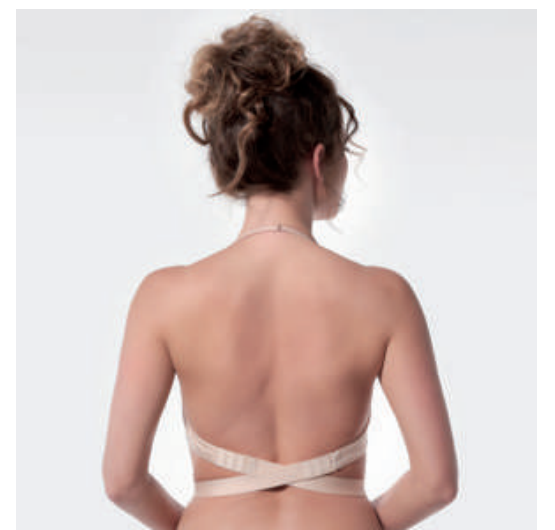

Cas Art

Matching Seamless > [WB-02 String](#) | [WB-03 Slip](#) • Matching Lace > [WB-10 Lace Shorty](#) (matching with WB-09)

S M L | Skin