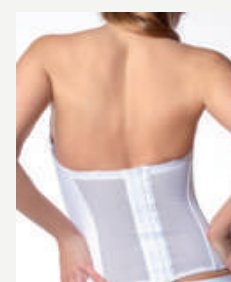

Poirier Seamless

Torsolette Full Figure
426

	INT	UK	FR/ES	IT
A	70-85	32-38	85-100	2-5
B/C/D/E/F	70-100	32-44	85-115	2-8

SEAMLESS | STRAPLESS | LOW BACK | SHAPING | ALSO FOR PLUS SIZES | SHOULDER STRAPS INCLUDED
Ivory | White | Blush | Black