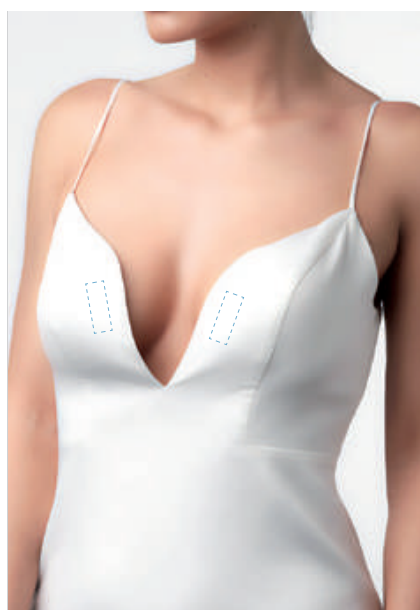

Shapewear

Sticky Bra's
Bridal Tape
Push-ups
Shapewear