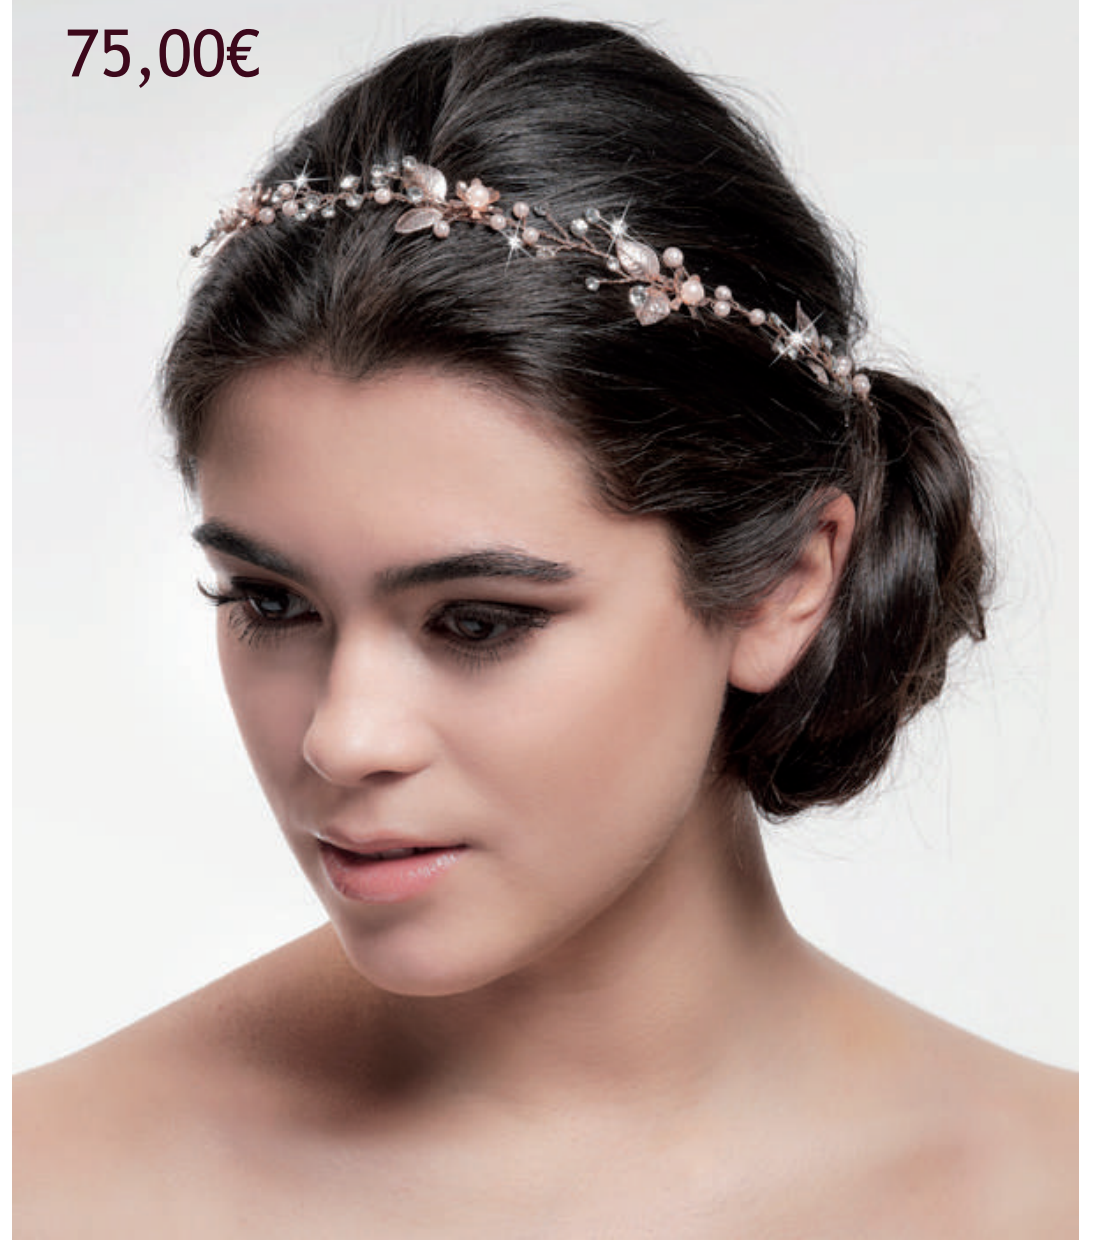

58,00€

**Hair Accessories** Rosé

105,00€

BB-658 Hair Jewelry > Silver | Rosé\*

75,00€

BB-8578 Hair Jewelry > Silver | Gold | Rosé\*

 **Hair Accessories** Rosé

BB-437 *Hair Jewelry* > Rosé  
NC-1305 *Bracelet* > Rosé