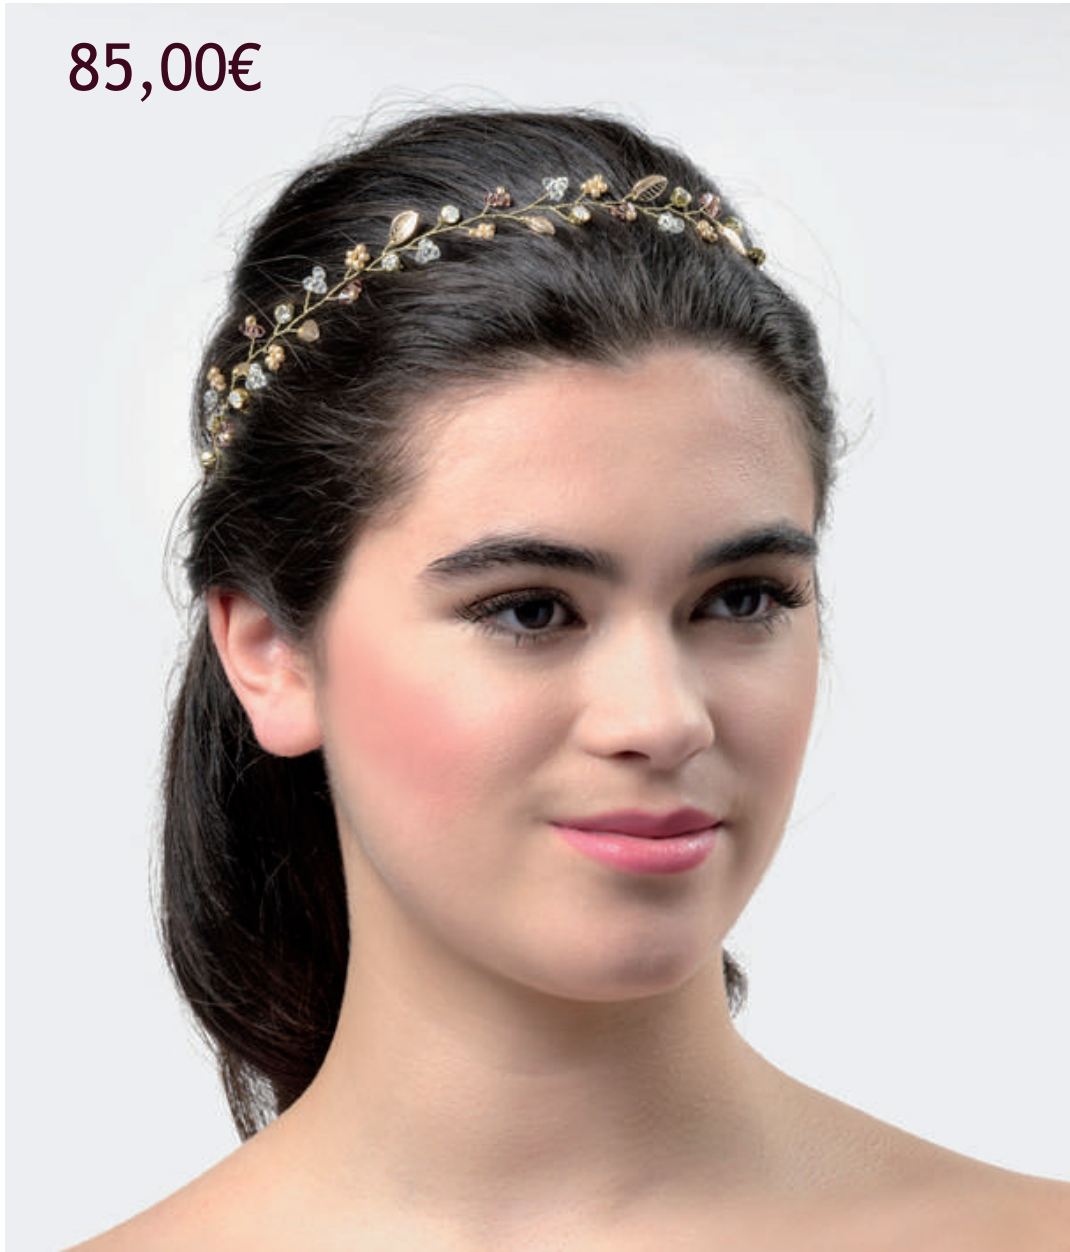

BB-8583 *Hair Jewelry* > Gold/Rosa