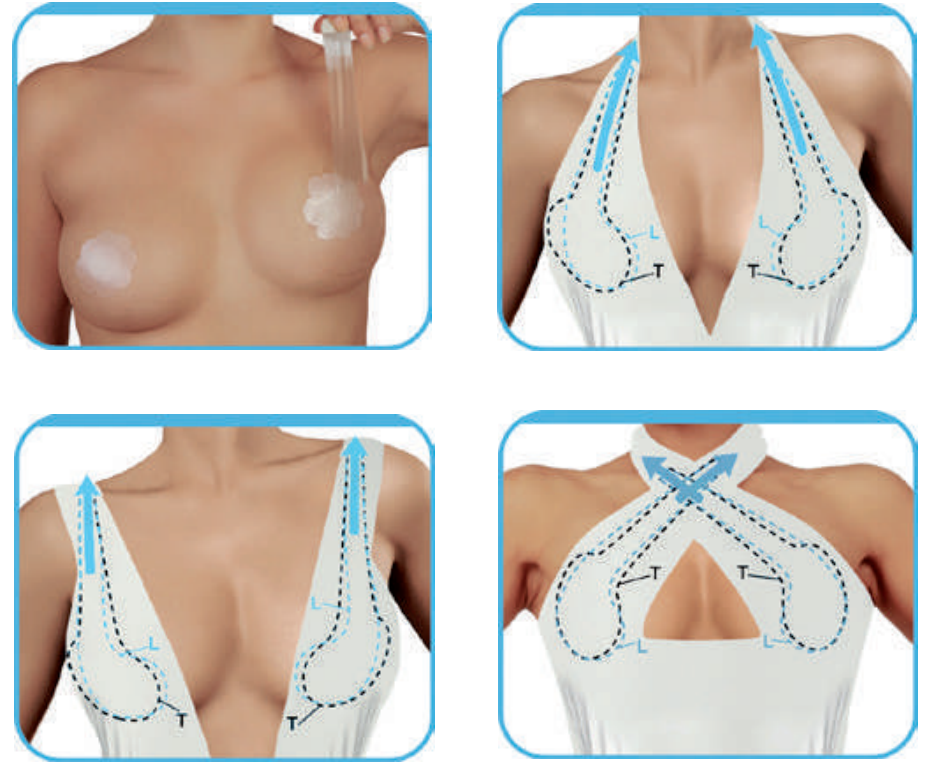

48,00€

Backless Bra

STA-02

A B C D E

Ivory | Blush

This seamless, self-adhesive bra leaves back and shoulders completely uncovered. The backless bra is the ideal solution to avoid visible shoulder and back straps in low-back bridal and cocktail dresses. The backless bra is reusable and very easy to wear.

**Perfect Cleavage Tape**

**F-02**

ONE SIZE (3 sets)

**35,00€**

The Perfect Cleavage tape is a four-tape bra solution, using two tapes per breast. The L-shaped tape lifts the breast from the side and turns it inwards to create cleavage, while the inverted T-shaped tape adds the final support. Depending on the cup size, the L- and T-tapes can be cut to double the usage amount. Each pack therefore offers six sets for women with cup sizes A and B, and three sets for women with cup sizes C and larger. Nipple protectors are included.