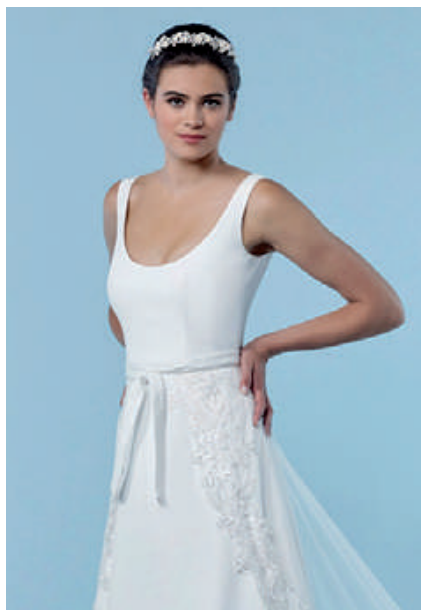

Overskirts