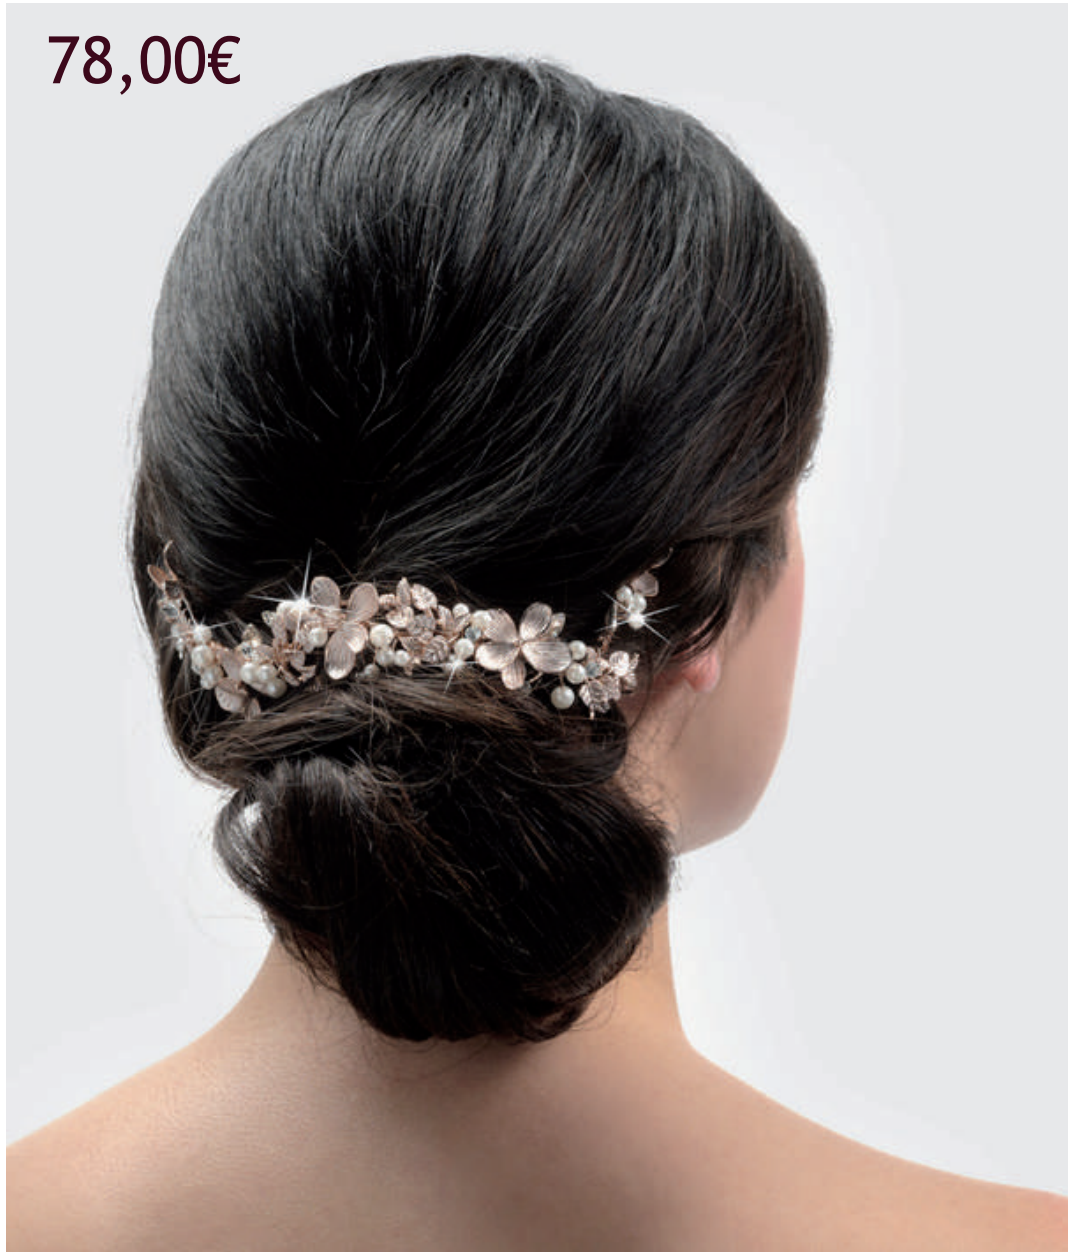

BB-8563 *Hairband* > Gold | Rosé\*

85,00€

BB-8592 *Hair Jewelry* > Ivory | Rosé\*

85,00€

 **Hair Accessories** Rosé

BB-435 Hair Corsage > Rosé

BB-436 Hair Corsage > Rosé

BB-432 Hair Jewelry > Silver | Gold | Rosé\*