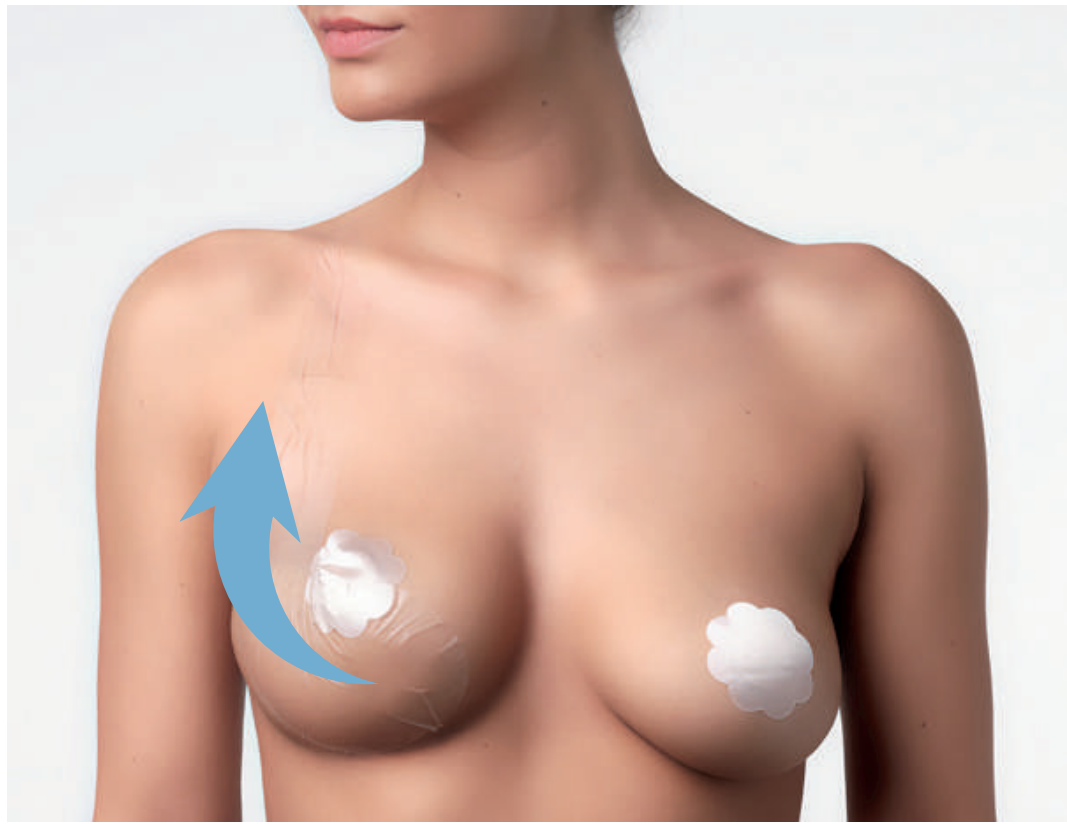

48,00€

Backless Bra

STA-02

A B C D E

Ivory | Blush

This seamless, self-adhesive bra leaves back and shoulders completely uncovered. The backless bra is the ideal solution to avoid visible shoulder and back straps in low-back bridal and cocktail dresses. The backless bra is reusable and very easy to wear.

**Perfect Cleavage Tape**

**F-02**

ONE SIZE (3 sets)

**35,00€**

The Perfect Cleavage tape is a four-tape bra solution, using two tapes per breast. The L-shaped tape lifts the breast from the side and turns it inwards to create cleavage, while the inverted T-shaped tape adds the final support. Depending on the cup size, the L- and T-tapes can be cut to double the usage amount. Each pack therefore offers six sets for women with cup sizes A and B, and three sets for women with cup sizes C and larger. Nipple protectors are included.