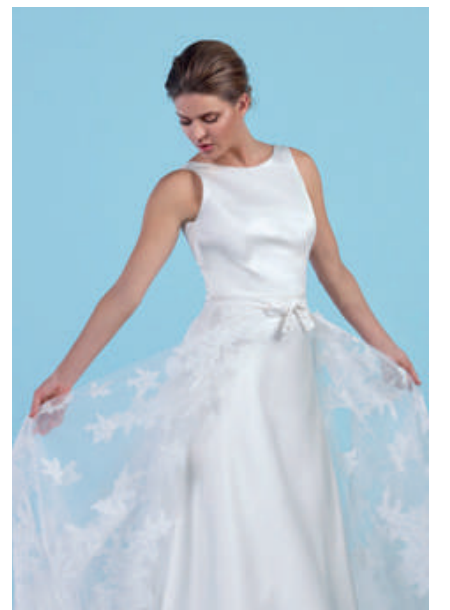

Overskirts